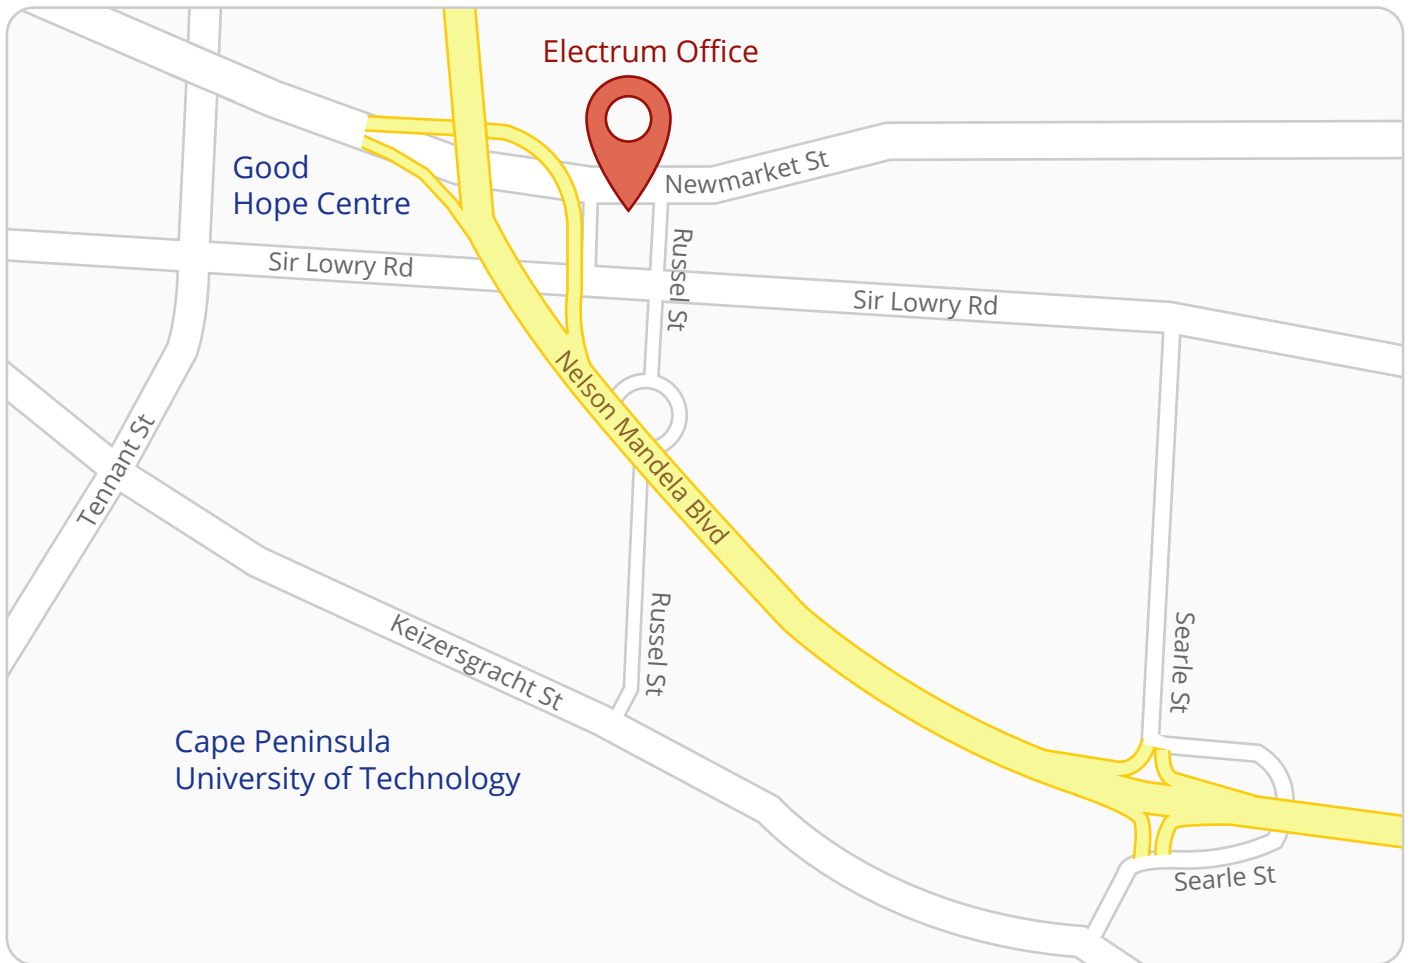

Electrum Cape Town Office

3rd Floor, Castle Mews, 16A Newmarket Street, Foreshore

Directions from N2 Northbound

Travelling northbound on the N2 into the city centre, take the Searle St Exit. Turn right into Keizersgracht St and then right into Russel St. Turn left into Newmarket St and then left into Castle Mews.

Directions from the city centre

Travelling east from the city centre on Sir Lowry Rd, take a left in Russel St. Turn left into Newmarket St and then left in Castle Mews.

Castle Mews Office Block

Electrum has 2 visitor parking bays in the Castle Mews parking lot. After entering Castle Mews, turn right to find the stairs or lift in the northwest corner of the parking lot. Electrum is located on the 3rd floor.